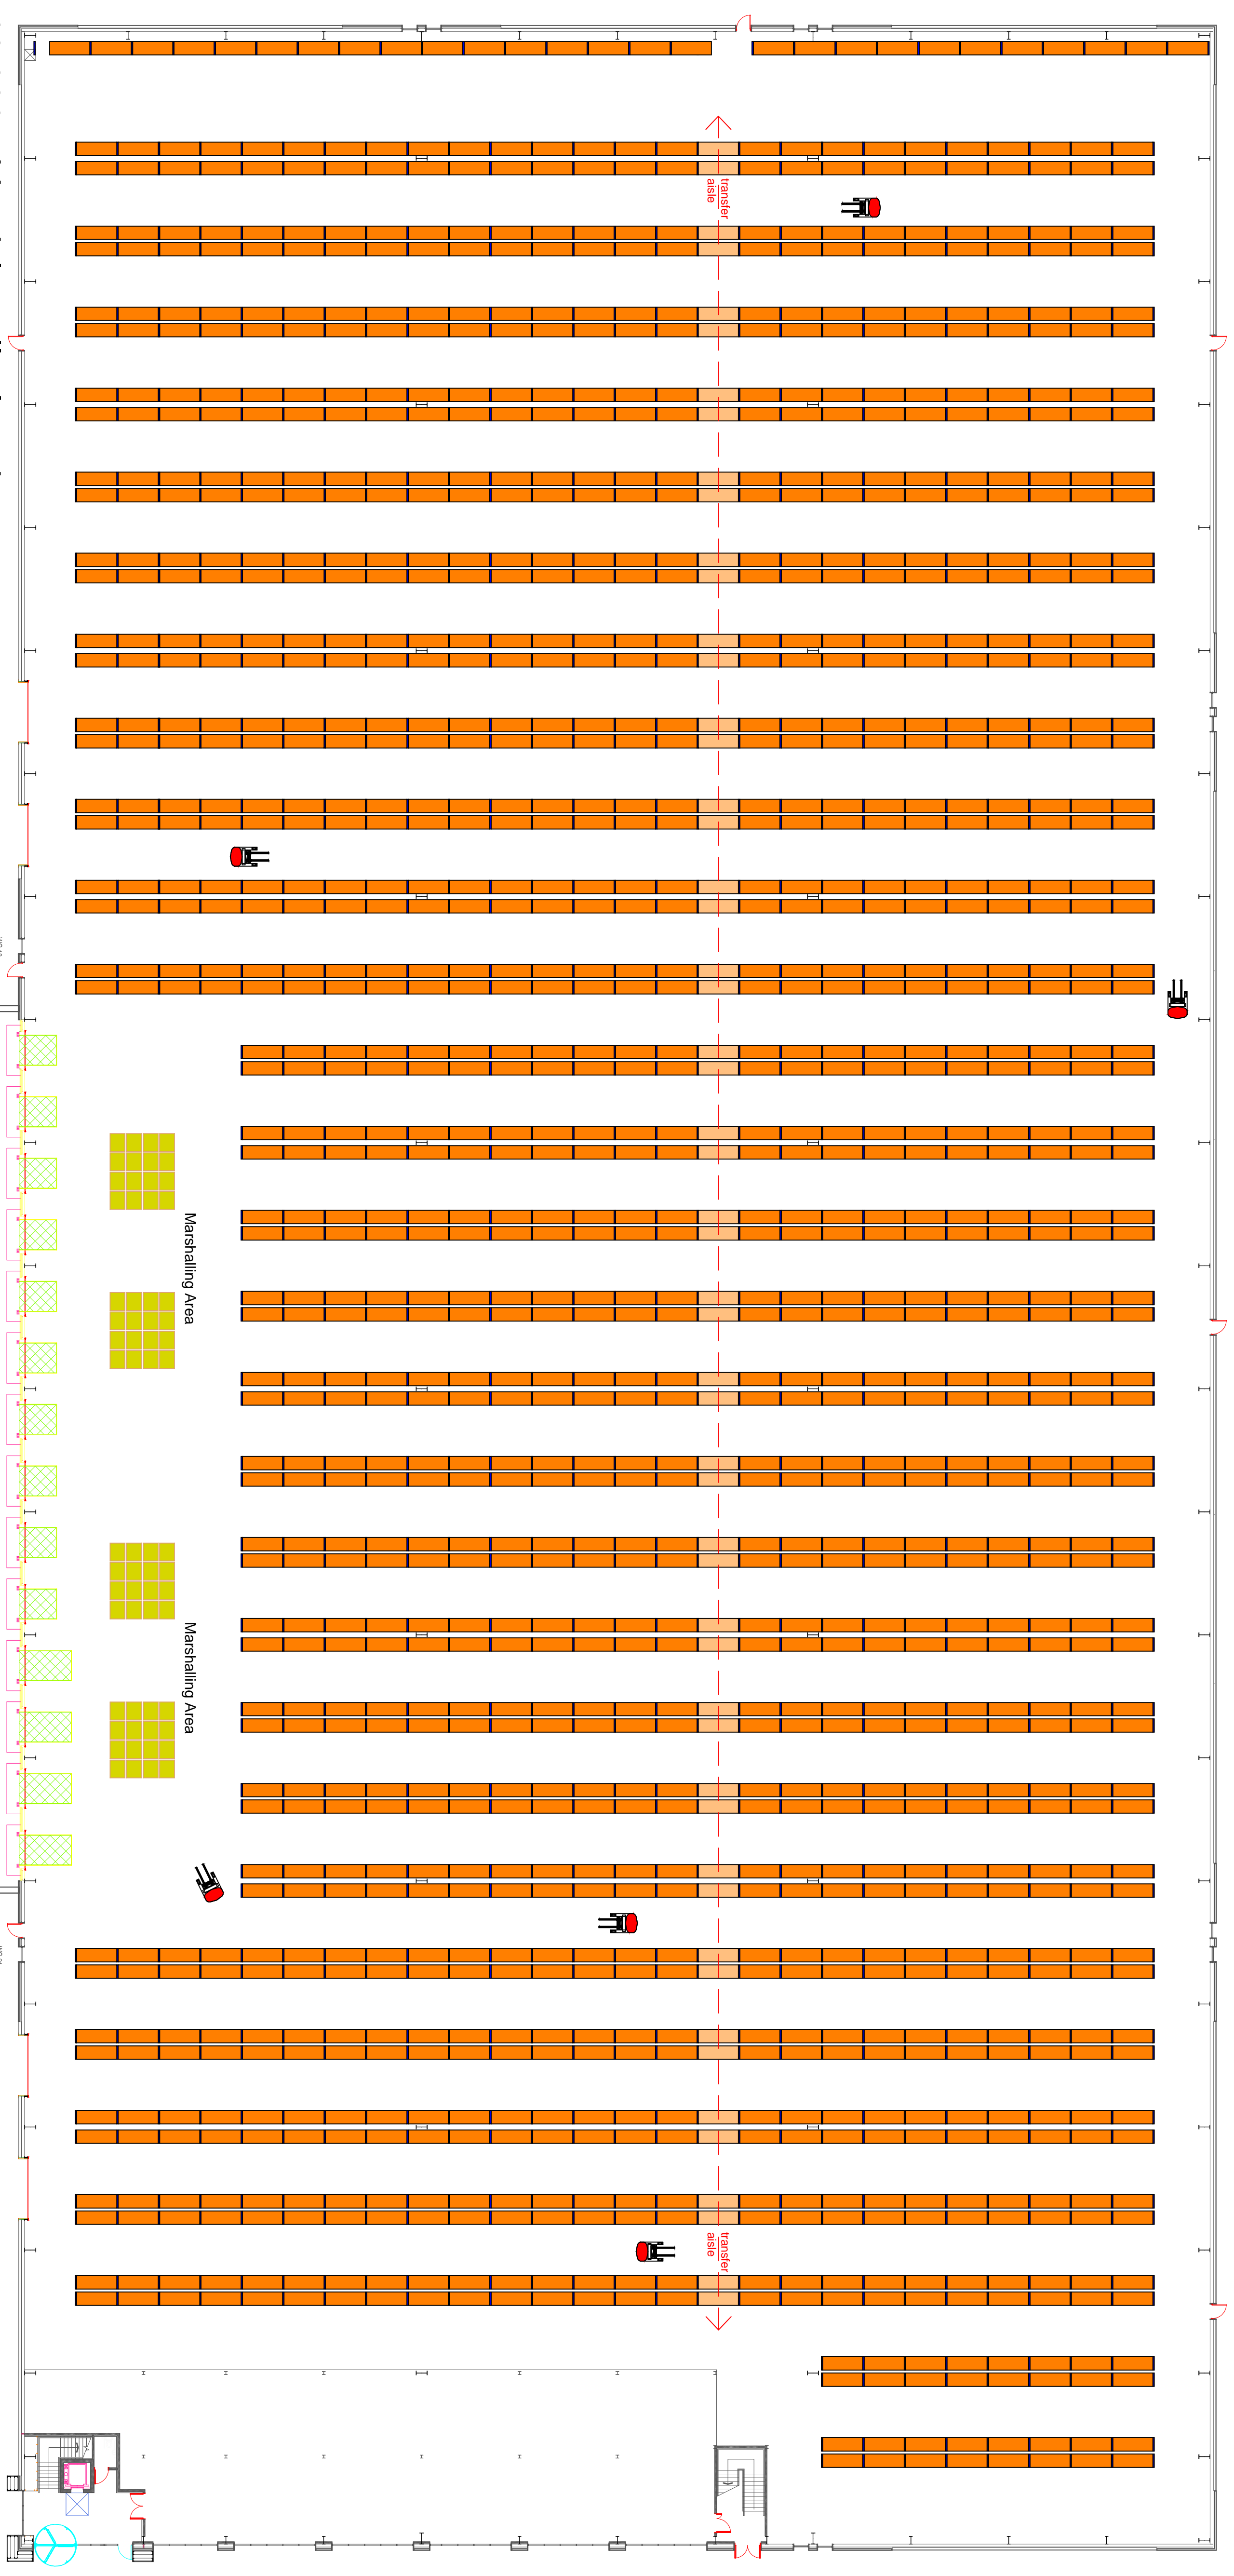

18,926 wide aisle pallet locations

Registered Office :
1st Floor
Bankside House
Hatfield Street,
Cheshire SK16 4QX
Tel : 0161 830 6890

www.issproperty.com

Unit B
Blyth Road / Harworth Road

Drawn by:	Date:	Rev:	Scale:	Size:
PTom	May 17	A	1:250	A1
Dwg No:	Doc for:			
ISS-400-01_WA				

Refer any omissions or errors to Industrial Space Solutions.
Do not scale from this drawing. Use only given dimensions.
This drawing must not be used for any other purpose other than for which it is supplied.
Copyright © Industrial Space Solutions