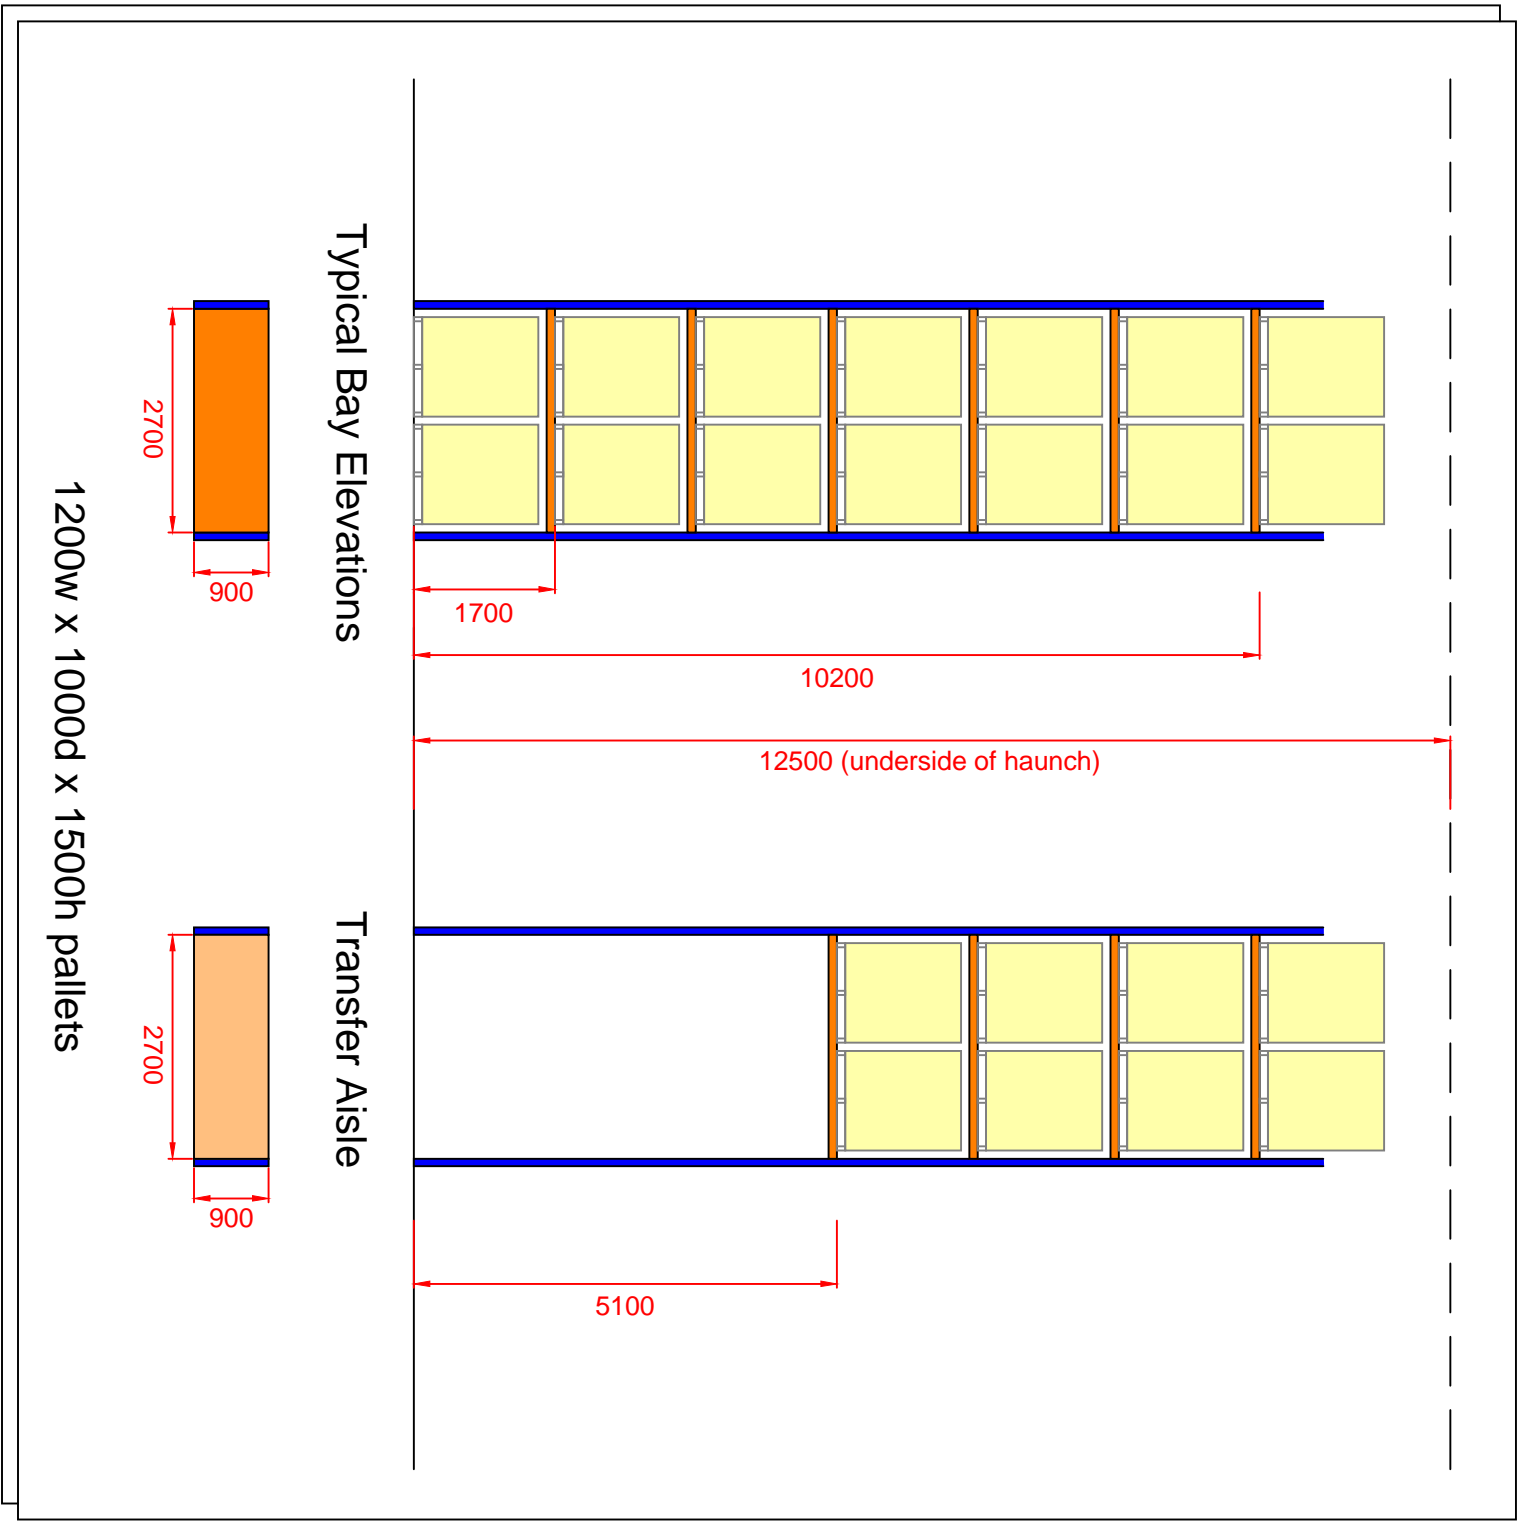

23,984 VNA pallet locations

Registered Office :
1st Floor
Bankside House
Hatfield Street,
Cheshire SK16 4QX
Tel : 0161 830 6890

ISS

www.issproperty.com

Unit B
Blyth Road / Harworth Road

Drawn by:	Date:	Rev:	Scale:	Size:
PTom	May 17	A	1:250	A1
Dwg No:	Doc for:			
ISS-400-01_VNA				

Refer any omissions or errors to Industrial Space Solutions.
Do not scale from this drawing. Use only given dimensions.
This drawing must not be used for any other purpose other than for which it is supplied.
Copyright © Industrial Space Solutions