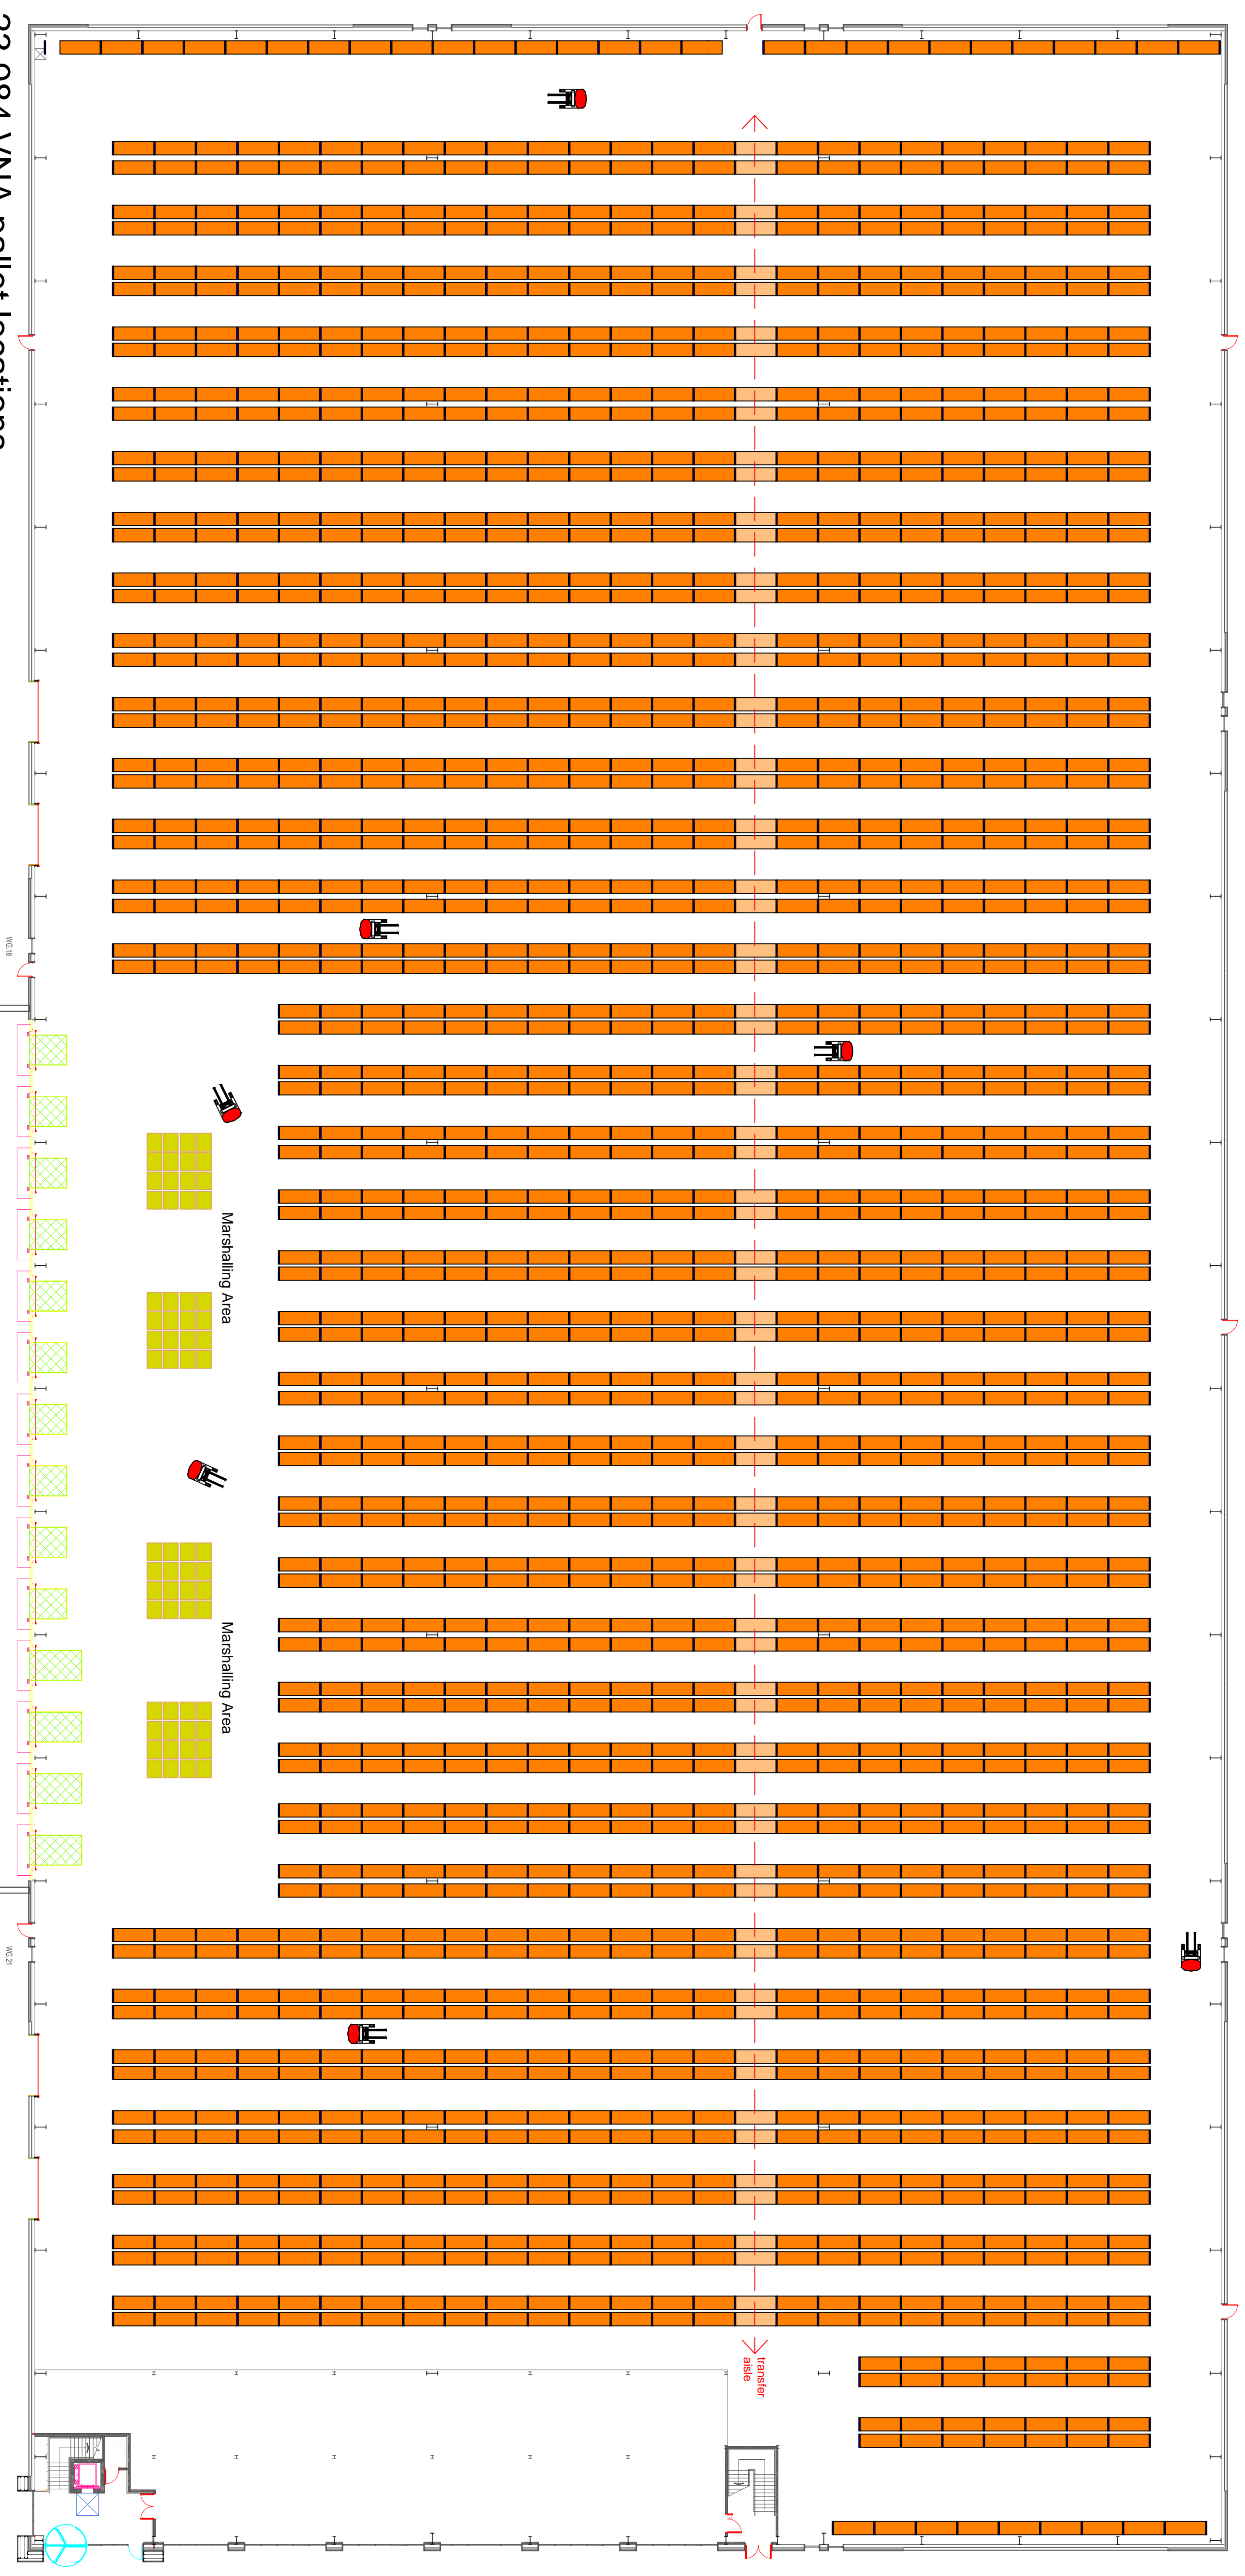

23,984 VNA pallet locations

Registered Office :
1st Floor
Bankside House
Hatfield Street,
Cheshire SK16 4QX
Tel : 0161 830 6890

ISS

www.issproperty.com

Unit B
Blyth Road / Harworth Road

Drawn by:	Date:	Rev:	Scale:	Size:
PTom	May 17	A	1:250	A1
Dwg No:	Doc for:			
ISS-400-01_VNA				

Refer any omissions or errors to Industrial Space Solutions.
Do not scale from this drawing. Use only given dimensions.
This drawing must not be used for any other purpose other than for which it is supplied.
Copyright © Industrial Space Solutions