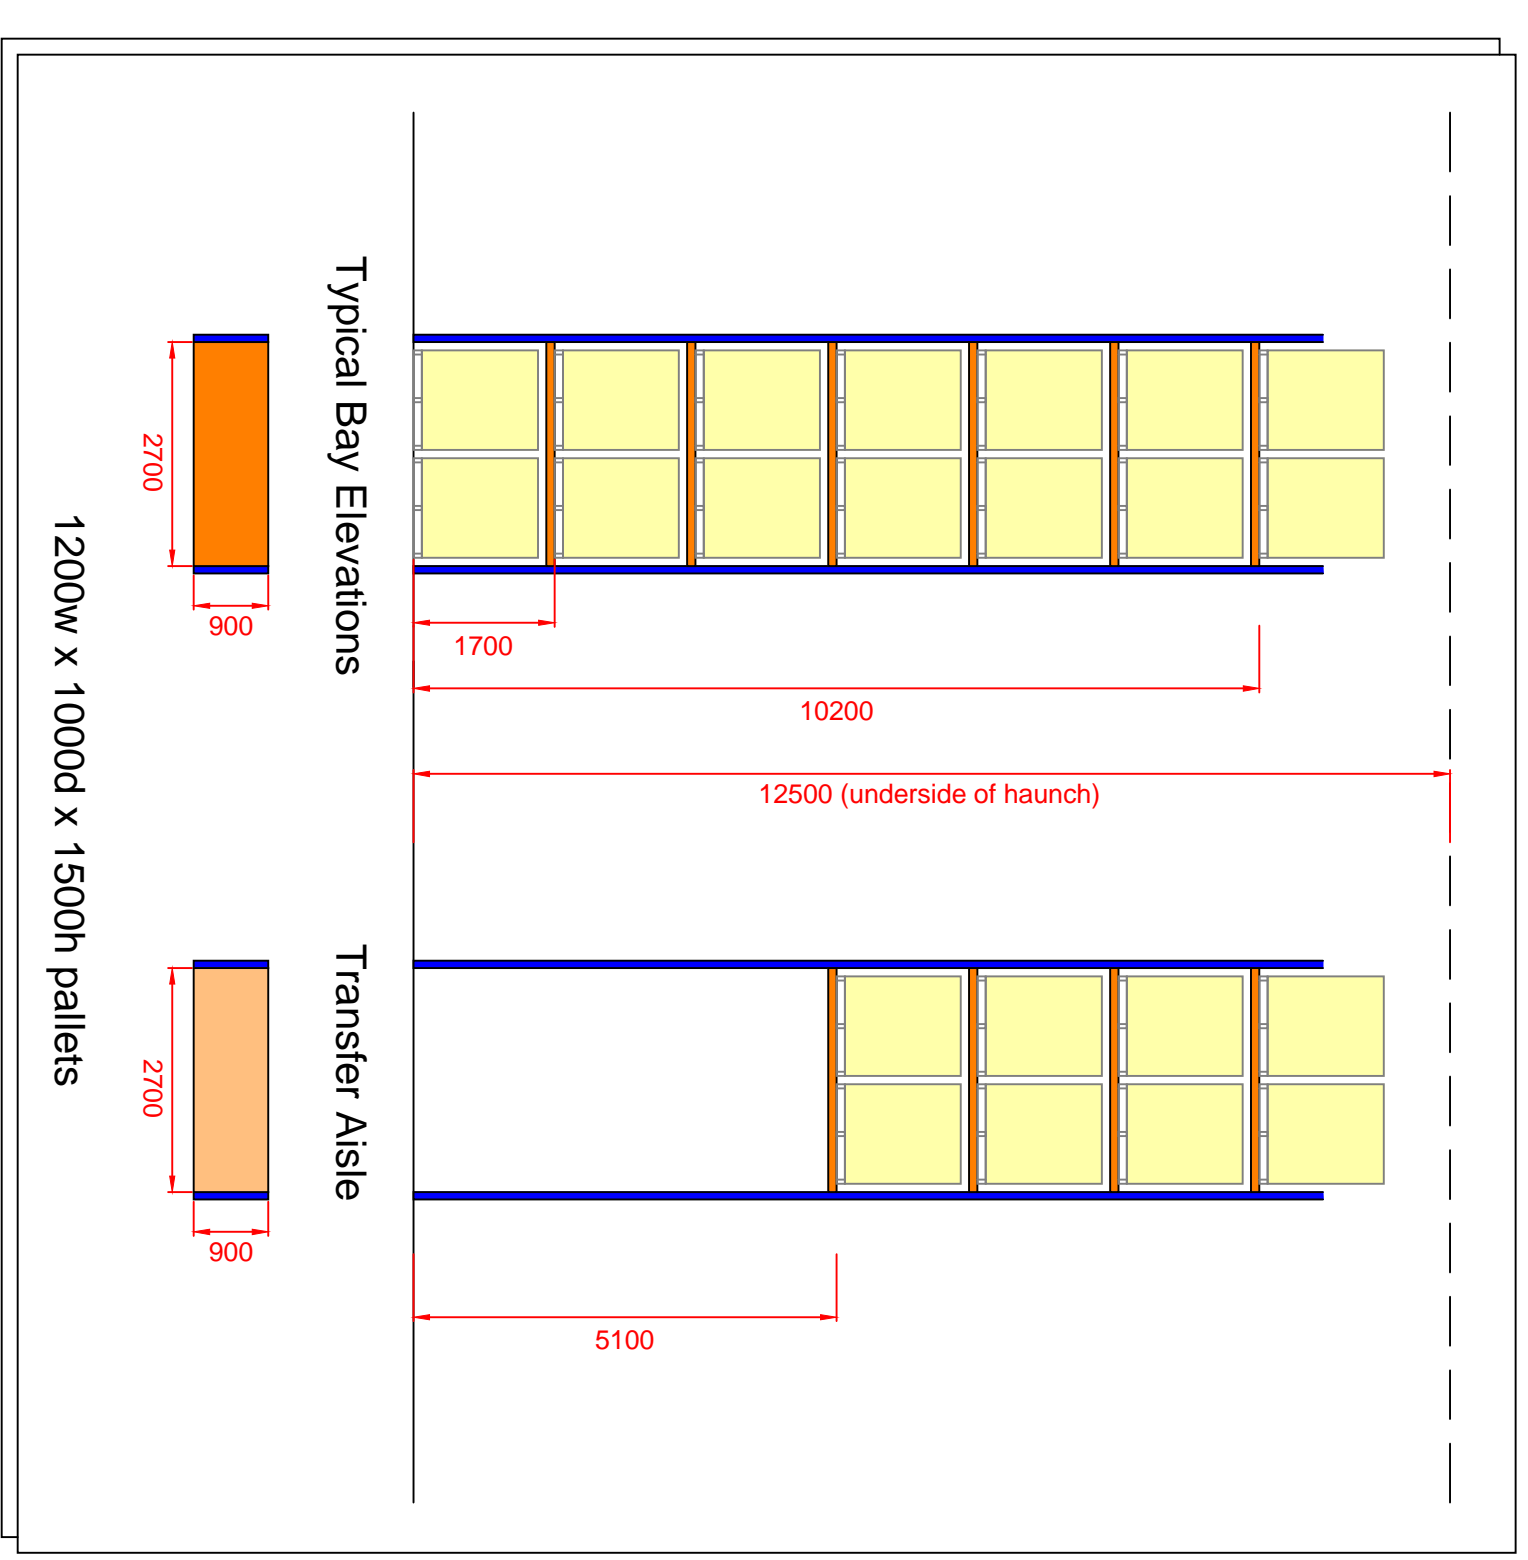

18,926 wide aisle pallet locations

Registered Office :
1st Floor
Bankside House
Hatfield Street,
Cheshire SK16 4QX
Tel : 0161 830 6890

www.issproperty.com

Unit B
Blyth Road / Harworth Road

Drawn by:	Date:	Rev:	Scale:	Size:
PTom	May 17	A	1:250	A1
Dwg No:	Doc for:			
ISS-400-01_WA				

Refer any omissions or errors to Industrial Space Solutions.
Do not scale from this drawing. Use only given dimensions.
This drawing must not be used for any other purpose other than for which it is supplied.
Copyright © Industrial Space Solutions